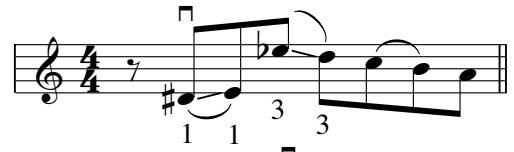

# Grappelli Improvisation No. 2

Playalong track 22  
Medium swing

33 Am Dm 1

37 E7 4 4 Am vib 4

41 Dm Am 3 3 3

45 E7 Bb7 Am E7 4 4 4 4

49 Am Dm 0 3 4 4 0 4 4

53 E7 4 4 4 Am vib 0

57 Dm Am vib 3 2 2 2

61 E7 Bb7 Am vib 4 4

Grappelli improvisation based on the chords in 'Minor Swing'.  
 Recorded 1937 - CD "Django Reinhardt Complete Vol. 6 - Swinging with Django" (Frémeaux)