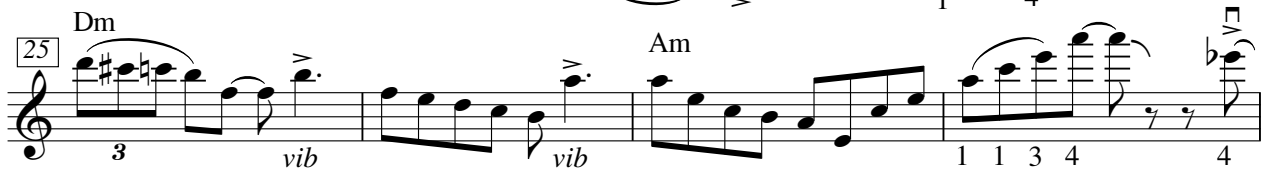

# Grappelli Improvisation No. 2

Playalong track 22  
Medium swing

33 Am Dm 1

37 E7 4 4 Am vib 4

41 Dm Am 3 3 3

45 E7 Bb7 Am E7 4 4 4 4

49 Am Dm 0 3 4 4 0 4 4

53 E7 4 4 4 Am vib 0

57 Dm Am vib 3 2 2 2

61 E7 Bb7 Am vib 4 4

Grappelli improvisation based on the chords in 'Minor Swing'.  
 Recorded 1937 - CD "Django Reinhardt Complete Vol. 6 - Swinging with Django" (Frémeaux)