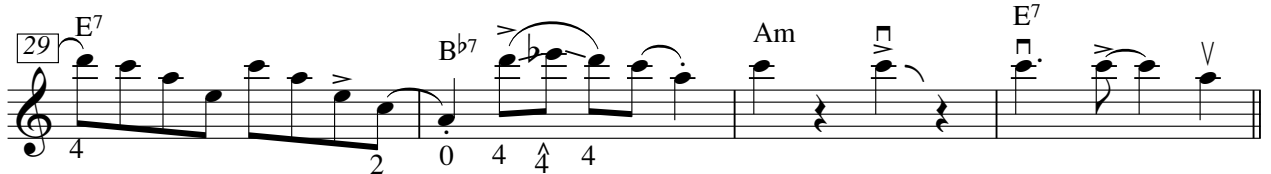

# Grappelli Improvisation No. 2

Playalong track 22  
Medium swing

33 Am Dm 1

37 E7 4 4 Am vib 4

41 Dm Am 3 3 3

45 E7 Bb7 Am E7 4 4 4 4

49 Am Dm 0 3 4 4 0 4 4

53 E7 4 4 4 Am vib 0

57 Dm Am vib 3 2 2 2

61 E7 Bb7 Am vib 4 4

Grappelli improvisation based on the chords in 'Minor Swing'.  
 Recorded 1937 - CD "Django Reinhardt Complete Vol. 6 - Swinging with Django" (Frémeaux)