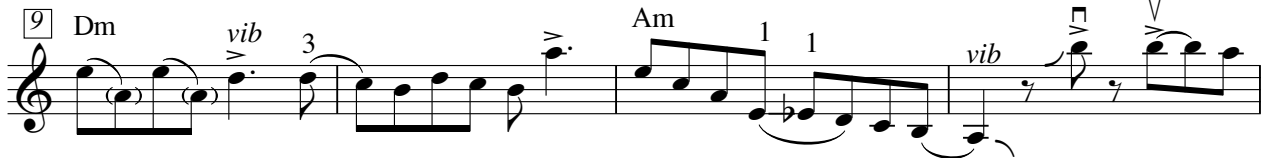

# Grappelli Improvisation No. 2

Playalong track 22  
Medium swing

33 Am Dm 1

37 E7 4 4 Am vib 4

41 Dm Am 3 3 3

45 E7 Bb7 Am E7 4 4 4 4

49 Am Dm 0 3 4 4 0 4 4

53 E7 4 4 4 Am vib 0

57 Dm Am vib 3 2 2 2

61 E7 Bb7 Am vib 4 4

Grappelli improvisation based on the chords in 'Minor Swing'.  
 Recorded 1937 - CD "Django Reinhardt Complete Vol. 6 - Swinging with Django" (Frémeaux)